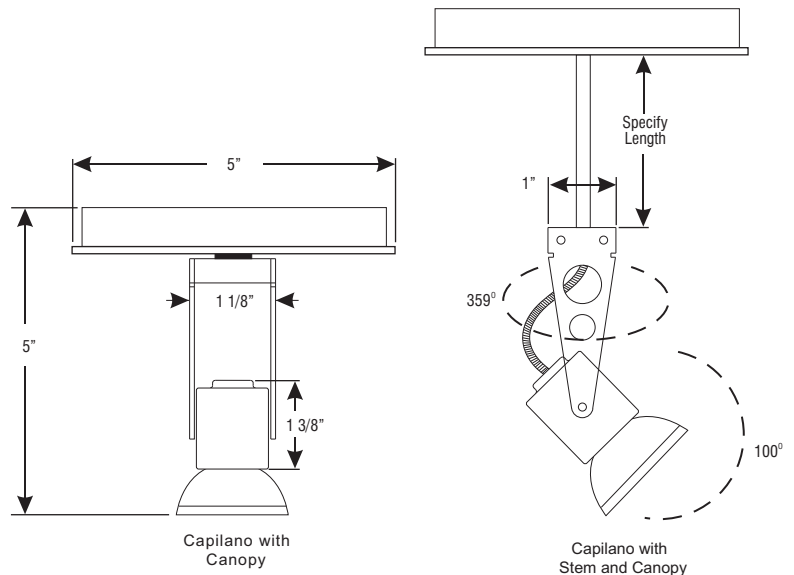

CAPILANO

(MR16 LAMP)

SPECIFICATIONS

- Low voltage MR16 monopoint.
- Machined aluminum body with stainless steel hardware
- Optional stem mount.
- 75W Maximum rating.
- Supplied with electronic transformer
- Vertically adjustable up to 100 degrees
- Horizontal rotation up to 359 degrees
- Wall or ceiling mount
- Powder coated finishes

ORDER GUIDE

TYPE	LAMP TYPE	VOLTAGE	FINISH	OPTION
2-320 CAPILANO	75 watt MR16	120 277	01 - White	C - Canopy only (No Stem)
			04 - Black	FC - Flat Canopy (No Stem)
			05- Matte Silver	ST12 - 12" Stem
			11 - Matte Nickel	ST24 - 24" Stem
				STC - Custom Stem Length