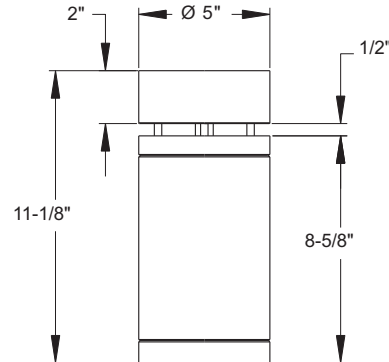

ORDER GUIDE

SERIES	LAMP TYPE¹	VOLTAGE	FINISH
MAX3	26W PLT - Compact Fluorescent	120	01 - White
		277	04 - Black
		347	05- Matte Silver
			11 - Matte Nickel
			CC- Custom

Note:

1) Satin Silver reflector used with all Compact Fluorescent cylinders.

Data and specifications subject to change without notice

Type	Project Name
	Order Number

DaSal Industries Ltd.
Unit #804-1515 Broadway Street
Port Coquitlam, BC V3C 6M2
Phone (604) 464-5644 Fax (604) 464-0888
www.dasalindustries.com