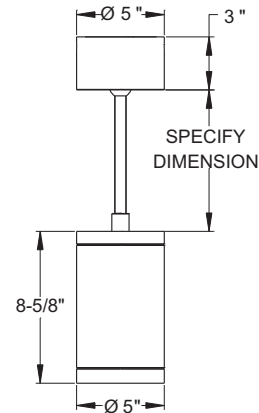

### SPECIFICATIONS

- WET-MAX 1 CFL Titanium is a suspended architectural fluorescent cylinder.
- WET-MAX 1 Titanium cylinder is wet location listed.
- The WET-MAX 1 is available with a clear tempered glass lens.
- The Titanium cylinder collection is manufactured of 6061 extruded aluminum alloy.
- All hardware supplied is made of stainless steel.
- Rated for a single 26W PLT lamp.
- WET-MAX 1 CFL Titanium is powered by electronic ballasts.
- Satin Silver reflector used as standard. (Call factory if specialty reflector is required).
- Swivel Canopy is supplied as standard.
- 5 year warranty

### ORDER GUIDE

| SERIES                   | LAMP                          | VOLTAGE | FINISH            | OPTION          |
|--------------------------|-------------------------------|---------|-------------------|-----------------|
| WL-MAX1<br>Pendant Mount | 26W PLT - Compact Fluorescent | 120     | 01 - White        | ST6 - 6" Stem   |
|                          |                               | 277     | 04 - Black        | ST12 - 12" Stem |
|                          |                               | 347     | 05- Matte Silver  | ST18 - 18" Stem |
|                          |                               |         | 11 - Matte Nickel | ST48 - 48" Stem |
|                          |                               |         | CC- Custom        | ST96 - 96" Stem |