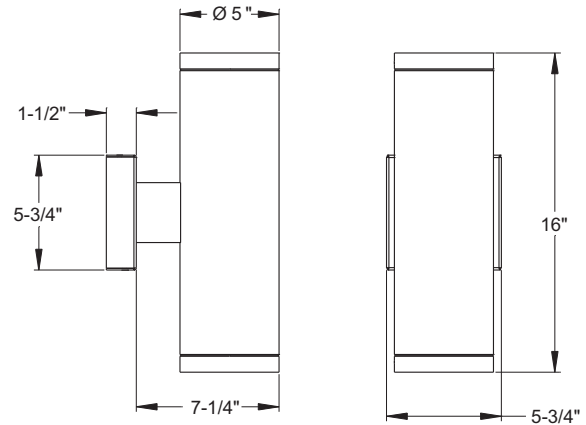

SPECIFICATIONS

- WET-MAX 2 CFL Titanium is a wall mounted architectural fluorescent cylinder.
- WET-MAX 2 Titanium cylinder is wet location listed.
- The WET-MAX 2 is available with a clear tempered glass lens.
- The Titanium cylinder collection is manufactured of 6061 extruded aluminum alloy.
- All hardware supplied is made of stainless steel.
- It is rated for a 2x26watt PLT lamps.
- WET-MAX 2 CFL Titanium is powered by electronic ballasts.
- Satin Silver reflector used as standard. (Call factory if specialty reflector is required).
- 5 year warranty

Applications: Use for exterior applications, atriums, auditoriums, transit areas, lobbies, columns and facades for retail and office buildings.