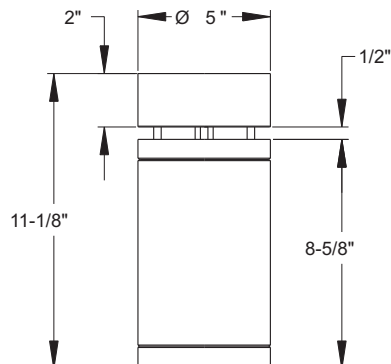

WL-MAX 3 CFL TITANIUM

OUTDOOR (PLT Compact Fluorescent Lamp)

SPECIFICATIONS

- WET-MAX 3 CFL Titanium is a surface mount architectural fluorescent cylinder.
- WET-MAX 3 Titanium cylinder is wet location listed.
- The WET-MAX 3 is available with a clear tempered glass lens.
- The Titanium cylinder collection is manufactured of 6061 extruded aluminum alloy.
- All hardware supplied is made of stainless steel.
- Rated for a single 26W PLT lamp.
- WET-MAX 3 CFL Titanium is powered by electronic ballasts.
- Satin Silver reflector used as standard. (Call factory if specialty reflector is required).
- 5 year warranty

Applications: Use for exterior applications such as soffits, transit areas and entrances to commercial buildings.

ORDER GUIDE

SERIES	LAMP TYPE ¹	VOLTAGE	FINISH
WL-MAX3	26W PLT - Compact Fluorescent	120	01 - White
		277	04 - Black
		347	05 - Matte Silver
			11 - Matte Nickel
			CC- Custom