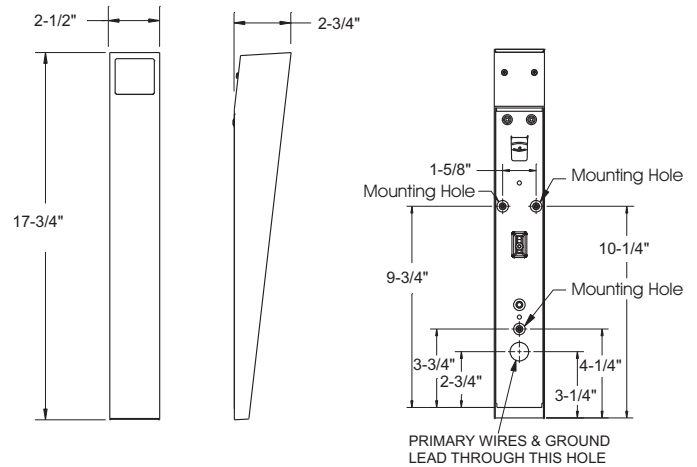

THE WEDGE SSL

5 Watts LED

SPECIFICATIONS

The Wedge SSL is an extruded aluminum wall sconce designed with an integral 5W LED module. Its slender architectural look is ideal for lobbies, hallways, or doorways.

note: Junction box is integral to luminaire; no additional junction box is required for mounting of the fixture.

ORDER GUIDE

TYPE	FINISH	LED COLOR TEMPERATURE	VOLTAGE
2-330 SSL - WEDGE I	01 - White	3000° K ¹	120 V ²
2-340 SSL - WEDGE II	04 - Black		
	05 - Matte Silver		
	11 - Matte Nickel		
	15 - Natural Aluminum		