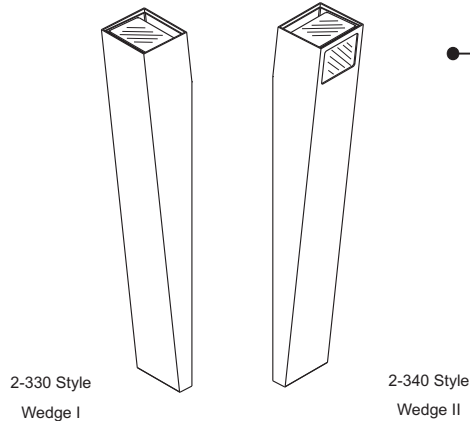

THE WEDGE SSL

5 Watts LED

SPECIFICATIONS

The Wedge SSL is an extruded aluminum wall sconce designed with an integral 5W LED module. Its slender architectural look is ideal for lobbies, hallways, or doorways.