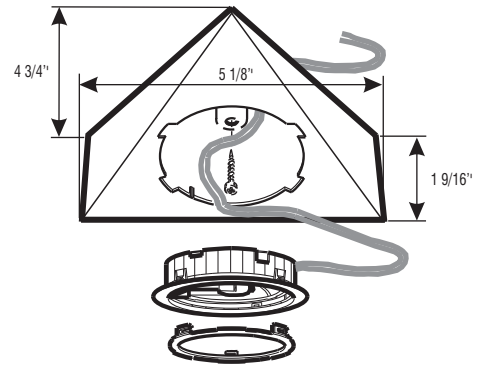

APEX SERIES

SPECIFICATIONS

STANDARD FEATURES

- Triangular Decorative element: Stainless Steel/Aluminum Finish
- Screw Installation
- 6ft (2m) lead is standard
- 10 or 20 Watt lamp (Osram included and installed)
- 10W is available with frosted lens
- 20W is available with clear lens
- Certified as stand alone luminaire

ORDER GUIDE

SERIES	DESCRIPTION	LAMP TYPE	FINISH
523	185 - 10 Watt 185 - 20 Watt	G4 Bi Pin Halogen (Max 10 or 20 Watts)	04 - Black / Stainless Triangular Decorative element 11 - Matte Nickel / Stainless Triangular Decorative element 15 - Aluminum / Aluminum Finish Triangular Decorative element
40° 28°			