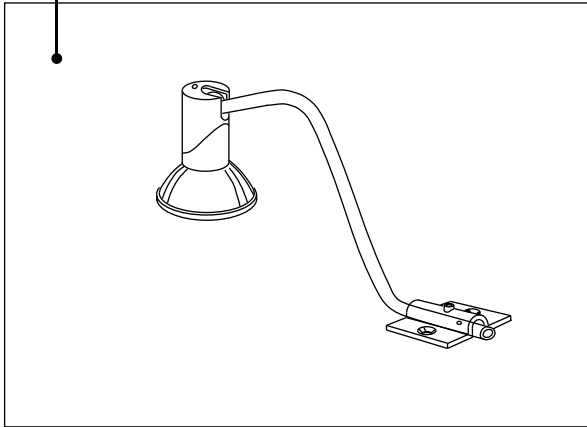

Goose Neck Series

SPECIFICATIONS

STANDARD FEATURES

- Maximum 20 watt rating
- Screw installation
- 6ft (2 m) lead is standard
- Head can be swivel horizontally 180°
- Head can swivel vertically 90°
- MR16 (20 watt - BAB) Lamp included
- Certified as stand alone luminaire

Lamp Type: MR16 - Cover Glass

Max 20 watts

Note:

- All Elektra Cabinet Luminaires are to be powered with remote transformers. (Sold separately)
- See **OmniTronix Canada** in TRANSFORMER section for requirements

Order Guide

SERIES	DESCRIPTION	FINISH
523	160 - 20 Watt (BAB - 40°)	02 - Chrome 04 - Black 09 - Gold 55 - Metallic Aluminum

20 W

40°

TYPE	Project Name
	Order Number

Data and specifications subject to change without notice