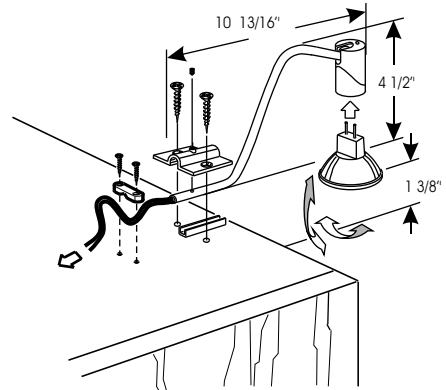

Goose Neck Series

SPECIFICATIONS

STANDARD FEATURES

- Maximum 20 watt rating
- Screw installation
- 6ft (2 m) lead is standard
- Head can be swivel horizontally 180°
- Head can swivel vertically 90°
- MR16 (20 watt - BAB) Lamp included
- Certified as stand alone luminaire

Order Guide

SERIES	DESCRIPTION	FINISH
523	160 - 20 Watt (BAB - 40°)	02 - Chrome 04 - Black 09 - Gold 55 - Metallic Aluminum

20 W

40°

TYPE	Project Name
	Order Number

Data and specifications subject to change without notice